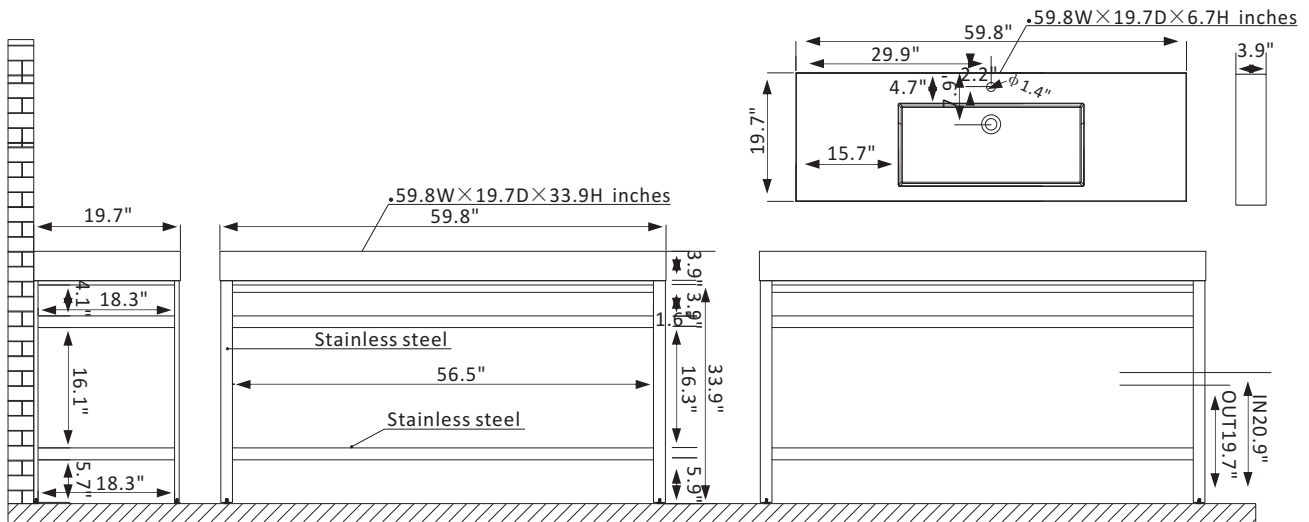

Vinnova Ablitas Vanity Collection 702860-CH-WH-NM

Features

Constructed of high-quality stainless steel with composite granite stone for superior durability and stability.

Base available in Brushed Gold, Matte Black, or Polished Chrome finish to complement your décor.

Includes integrated composite granite stone sink and countertop for a seamless, elegant look. Available in White, Gray, or Black.

Multiple color-matching options available for complete customization.

Beveled sink design ensures smooth water flow and minimizes splashing.

Large open shelf provides a spacious storage area below.

Horizontal bar provides the perfect spot for your favorite towels.

Pre-drilled and designed for easy plumbing and faucet installation.

* Does not include faucet, drain assembly, P-trap, or backsplash.

VINNOVA
FASHION BATHROOM LIFE